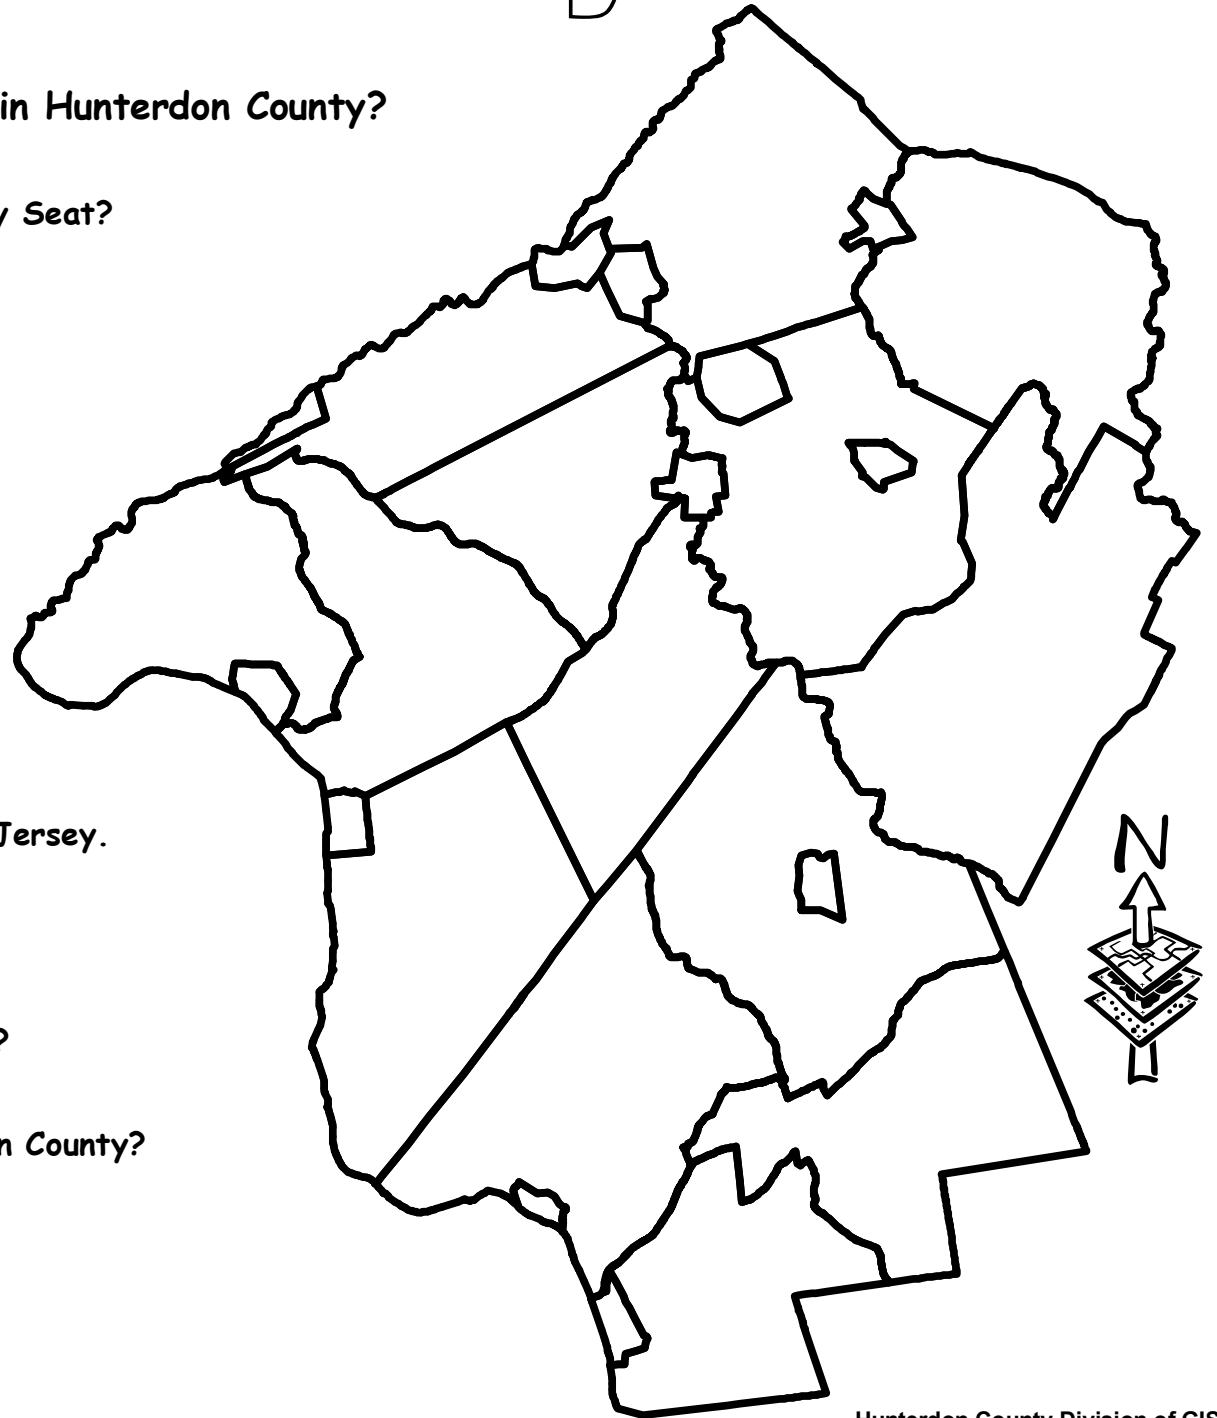

Hunterdon County

Can you Color and Label the Municipalities in Hunterdon County?

What Municipality is Currently Hunterdon's County Seat?

When was this County Seat Established?

What Counties Border Hunterdon County?

What is Hunterdon's Largest Municipality?

What is Hunterdon's Smallest Municipality?

What is the Total Area of Hunterdon County?

Hunterdon is the _____ Largest County in New Jersey.

When was Hunterdon County Formed?

What County was Hunterdon County Formed From?

What Counties were Later Formed from Hunterdon County?

Who was Hunterdon County Named for?

What was Hunterdon's First County Seat?